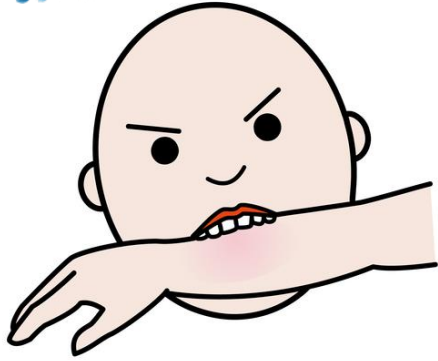

Green checkmark icon

Red X icon

UNA MIRADA ESPECIAL

Illustration of a child's face with a hand pinching their nose. The child has a sad expression. The hand is shown with motion lines, indicating the action of pinching.

Green checkmark icon

Red X icon

UNA MIRADA ESPECIAL

Illustration of a child with a yellow head covering and a green top being pushed by a child with brown hair and a red top. The child being pushed is falling backwards.

Green checkmark icon

Red X icon

UNA MIRADA ESPECIAL

Illustration of a boy blowing a bubble with gum, which is directed towards another boy's face.

Green checkmark icon

Red X icon

UNA MIRADA ESPECIAL

Illustration of a boy washing his hands in a sink with water splashing.

Green checkmark icon

Red X icon

UNA MIRADA ESPECIAL

Illustration of a girl with water splashing on her face.

Green checkmark icon

Red X icon

UNA MIRADA
ESPECIAL

UNA MIRADA
ESPECIAL